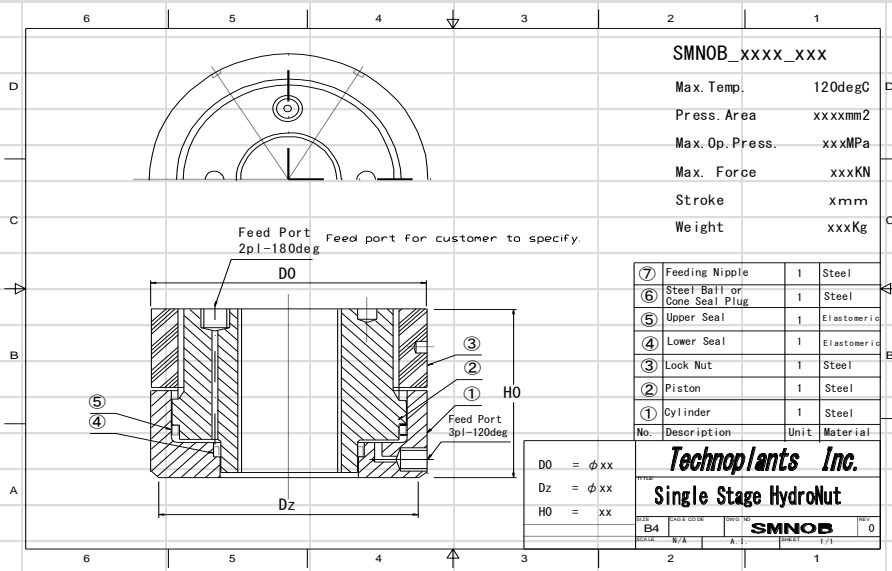

**Lock Nut is to be a solid type as a standard;  
 However, the option is available to have a split type LN  
 (Patented)**

油圧ナット 外径がねじ径の1.73倍の油圧ナット@240MPa									
基準ねじサイズ	ねじピッチ	油圧ナット外径	油圧ナット全高	ストローク	重量(g)	軸力(KN)	最少発注数	単価	最少発注額
20	2.5	34.6	27.7	2.0	0.15	76.9	12	¥23,000	¥276,000
22	2.5	38.1	29.7	2.2	0.19	95.2	12	¥27,800	¥333,600
24	3.0	41.6	31.8	2.4	0.24	112.2	10	¥33,100	¥331,000
27	3.0	46.8	34.7	2.7	0.33	146.1	10	¥41,900	¥419,000
30	3.5	51.9	37.6	2.9	0.44	180.7	10	¥51,700	¥517,000
33	3.5	57.1	40.4	3.2	0.57	223.9	8	¥62,600	¥500,800
36	4.0	62.3	43.2	3.4	0.70	267.1	8	¥74,500	¥596,000
39	4.0	67.5	46.0	3.7	0.90	320.1	8	¥87,400	¥699,200
42	4.5	72.7	48.6	3.9	1.10	372.2	6	¥101,400	¥608,400
45	4.5	77.9	51.3	4.1	1.30	435.3	6	¥116,400	¥698,400
48	5.0	83.1	53.9	4.3	1.60	496.8	6	¥132,400	¥794,400
52	5.0	90.0	57.3	4.6	2.00	596.5	4	¥155,400	¥621,600
56	5.5	96.9	60.7	4.9	2.50	697.8	4	¥180,200	¥720,800
60	5.5	103.8	64.0	5.1	3.00	817.6	4	¥206,900	¥827,600
64	6.0	110.8	67.2	5.4	3.60	938.0	2	¥235,400	¥470,800
68	6.0	117.7	70.4	5.6	4.20	1078.9	2	¥265,700	¥531,400
72	6.0	124.6	73.6	5.9	4.90	1322.9	2	¥297,900	¥595,800
76	6.0	131.5	76.8	6.1	5.70	1395.2	1	¥331,900	¥331,900
80	6.0	138.4	79.9	6.3	6.60	1571.1	1	¥367,800	¥367,800
85	6.0	147.1	83.7	6.6	7.70	1808.1	1	¥415,200	¥415,200
90	6.0	155.7	87.5	6.9	9.10	2064.8	1	¥465,500	¥465,500
95	6.0	164.4	91.2	7.1	10.50	2341.7	1	¥518,700	¥518,700
100	6.0	173.0	94.9	7.4	12.10	2631.3	1	¥574,700	¥574,700
105	6.0	181.7	98.5	7.6	13.80	2958.1	1	¥633,600	¥633,600
110	6.0	190.3	102.1	7.8	15.70	3298.7	1	¥695,400	¥695,400
115	6.0	199.0	105.7	8.1	17.70	3661.7	1	¥760,100	¥760,100
120	6.0	207.6	109.2	8.3	19.90	4047.5	1	¥827,600	¥827,600
125	6.0	216.3	112.7	8.5	22.30	4456.8	1	¥898,000	¥898,000
130	6.0	224.9	115.1	8.7	24.60	4890.1	1	¥971,300	¥971,300
135	6.0	233.6	119.6	8.9	27.60	5347.8	1	¥1,047,500	¥1,047,500
140	6.0	242.2	123.0	9.0	30.40	5830.7	1	¥1,126,500	¥1,126,500
145	6.0	250.9	126.3	9.2	33.50	6339.1	1	¥1,208,400	¥1,208,400
150	6.0	259.5	129.7	9.4	36.80	6873.7	1	¥1,293,200	¥1,293,200
155	6.0	268.2	133.0	9.6	40.30	7435.0	1	¥1,380,900	¥1,380,900
160	6.0	276.8	136.3	9.7	43.90	8023.5	1	¥1,471,400	¥1,471,400